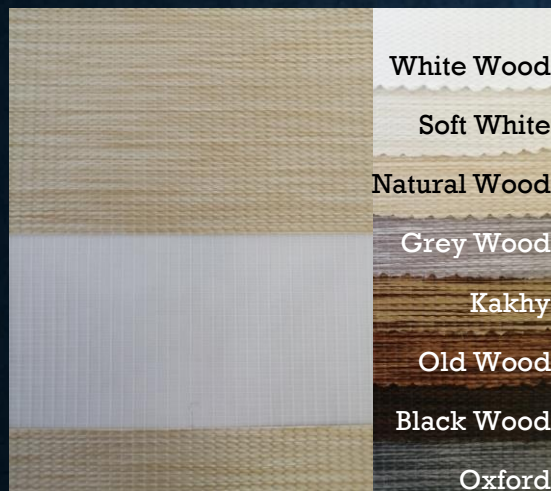

F.L LONG BEACH

F.L BUDELLI

F.L SIDNEY

F.L BERLIN

BLACKOUT

B.O TEXTURE

B.O LONG BEACH

B.O OHIO

SHEER ELEGANCE

SEMI TRASLÚCIDAS

DUO BASIC

DUO WOODLINE

DUO TERRA

DUO BRIGHT

SHEER ELEGANCE

SEMI TRASLÚCIDAS

White Wood
Soft White
Natural Wood
Grey Wood
Kakhy
Old Wood
Black Wood
Oxford

DENSE WOODLOOK

Pale
Marfil
Bone smoky
Smoky

DUO CELEBRITY

White
Ivory
Pewter

SHEER ADVANTAGE

Natural
Grey
Kakhy
Oxford

DUO DIMOUT WOODS

SHEER ELEGANCE

SEMI TRASLÚCIDAS

DUO SEASON
SUMER

DUO SEASON
WINTER

DUO SEASON
SPRING

DUO SEASON
NATURAL SUNSET

SHEER ELEGANCE

SEMI BLACKOUT