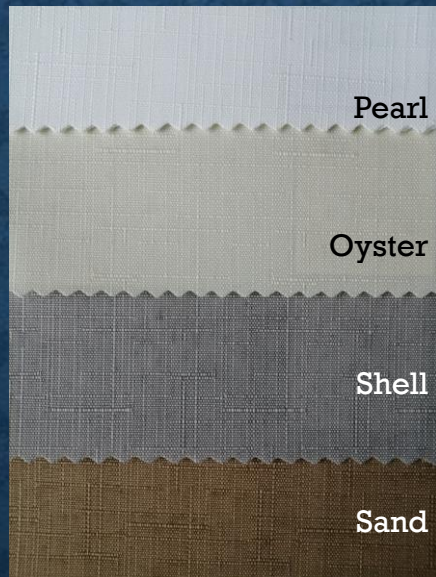

CATÁLOGO

SCREEN

SCREEN BASIC

SCREEN SOFT

SCREEN MILAN

SCREEN ONE

SEMI TRASLÚCIDAS

F.L IPANEMA

F.L LONG BEACH

F.L BUDELLI

F.L SIDNEY

F.L BERLIN

BLACKOUT

B.O TEXTURE

B.O LONG BEACH

B.O OHIO

White Wood
Soft White
Natural Wood
Grey Wood
Kakhy
Old Wood
Black Wood
Oxford

DENSE WOODLOOK

Pale
Marfil
Bone smoky
Smoky

DUO CELEBRITY

White
Ivory
Pewter

SHEER ADVANTAGE

Natural
Grey
Kakhy
Oxford

DUO DIMOUT WOODS

SHEER ELEGANCE

SEMI TRASLÚCIDAS

DUO SEASON
SUMER

DUO SEASON
WINTER

DUO SEASON
SPRING

DUO SEASON
NATURAL SUNSET

SHEER ELEGANCE

SEMI BLACKOUT